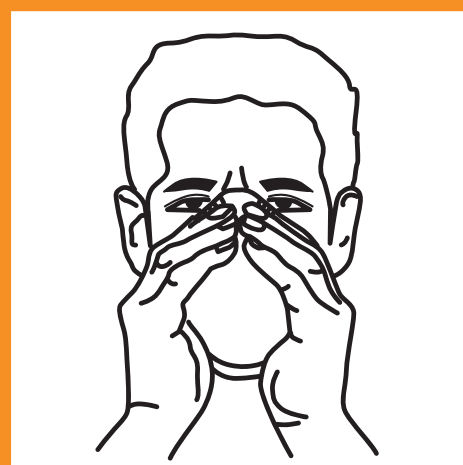

WARNING!

JUST PUTTING IT ON IS NOT ENOUGH
FIT IT RIGHT!

Place mask in palm of hands with straps hanging free

Hold mask in position on face

Pull lower strap over head and place below ears on neck

Place other strap on crown of head above ears

Adjust noseband/ head strap* and ensure mask is tight on face

Make final adjustments and test fit of mask

* Respirators with adjustable head strap only

CAUTION: Tight fitting respirators should only be worn when clean shaven.