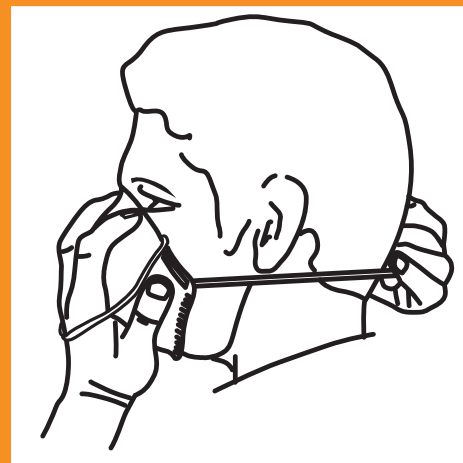

WARNING!

JUST PUTTING IT ON IS NOT ENOUGH
FIT IT RIGHT!

Place mask in palm of hands with straps hanging free

Hold mask in position on face

Pull lower strap over head and place below ears on neck

Place other strap on crown of head above ears

Adjust noseband/ head strap* and ensure mask is tight on face

Make final adjustments and test fit of mask

* Respirators with adjustable head strap only

CAUTION: Tight fitting respirators should only be worn when clean shaven.