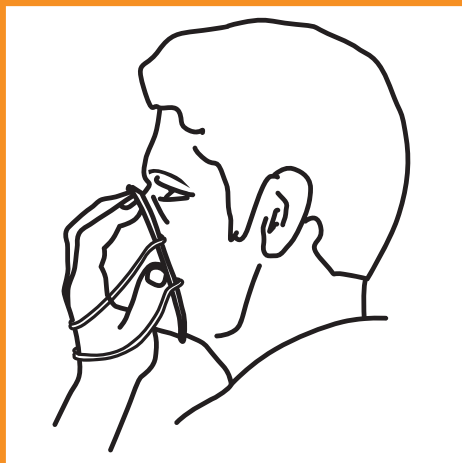

WARNING!

JUST PUTTING IT ON IS NOT ENOUGH
FIT IT RIGHT!

Place mask in palm of hands with straps hanging free

Hold mask in position on face

Pull lower strap over head and place below ears on neck

Place other strap on crown of head above ears

Adjust noseband/ head strap* and ensure mask is tight on face

Make final adjustments and test fit of mask

* Respirators with adjustable head strap only

CAUTION: Tight fitting respirators should only be worn when clean shaven.