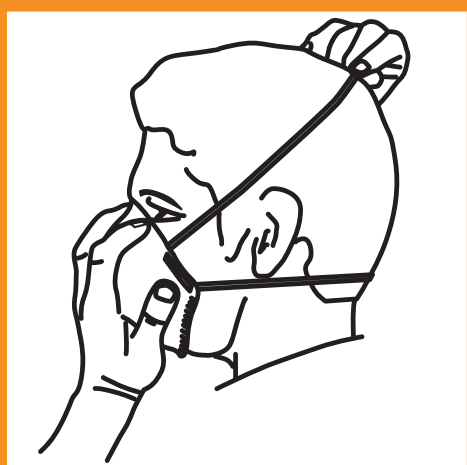

WARNING!

JUST PUTTING IT ON IS NOT ENOUGH
FIT IT RIGHT!

Place mask in palm of hands with straps hanging free

Hold mask in position on face

Pull lower strap over head and place below ears on neck

Place other strap on crown of head above ears

Adjust noseband/ head strap* and ensure mask is tight on face

Make final adjustments and test fit of mask

* Respirators with adjustable head strap only

CAUTION: Tight fitting respirators should only be worn when clean shaven.