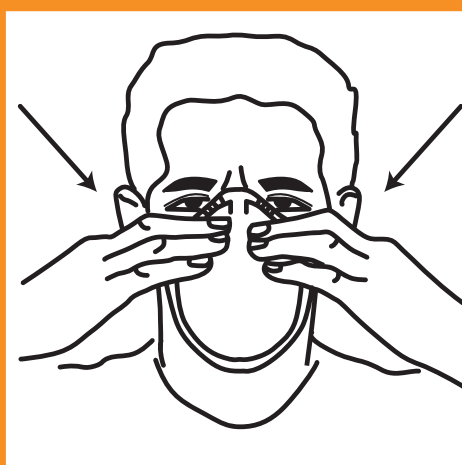

WARNING!

JUST PUTTING IT ON IS NOT ENOUGH
FIT IT RIGHT!

Place mask in palm of hands with straps hanging free

Hold mask in position on face

Pull lower strap over head and place below ears on neck

Place other strap on crown of head above ears

Adjust noseband/ head strap* and ensure mask is tight on face

Make final adjustments and test fit of mask

* Respirators with adjustable head strap only

CAUTION: Tight fitting respirators should only be worn when clean shaven.